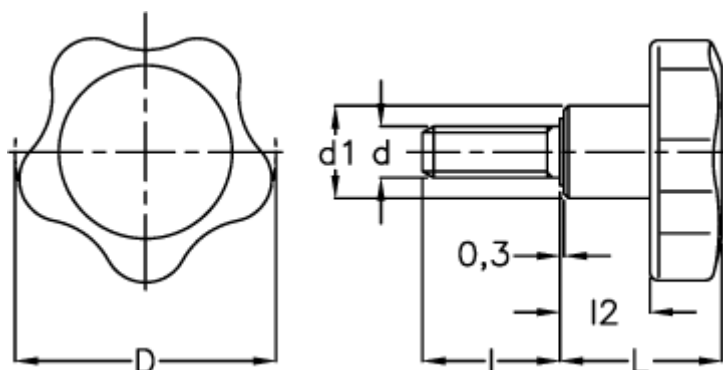

Article number: 2302166261

Description: E+G Lobe knobs  
VC.692/32 SST-p-M6x10

## Measures

D = 32

d1 = 14

d 6g = M6

l = 10

L = 22.5

l2 = 12.5